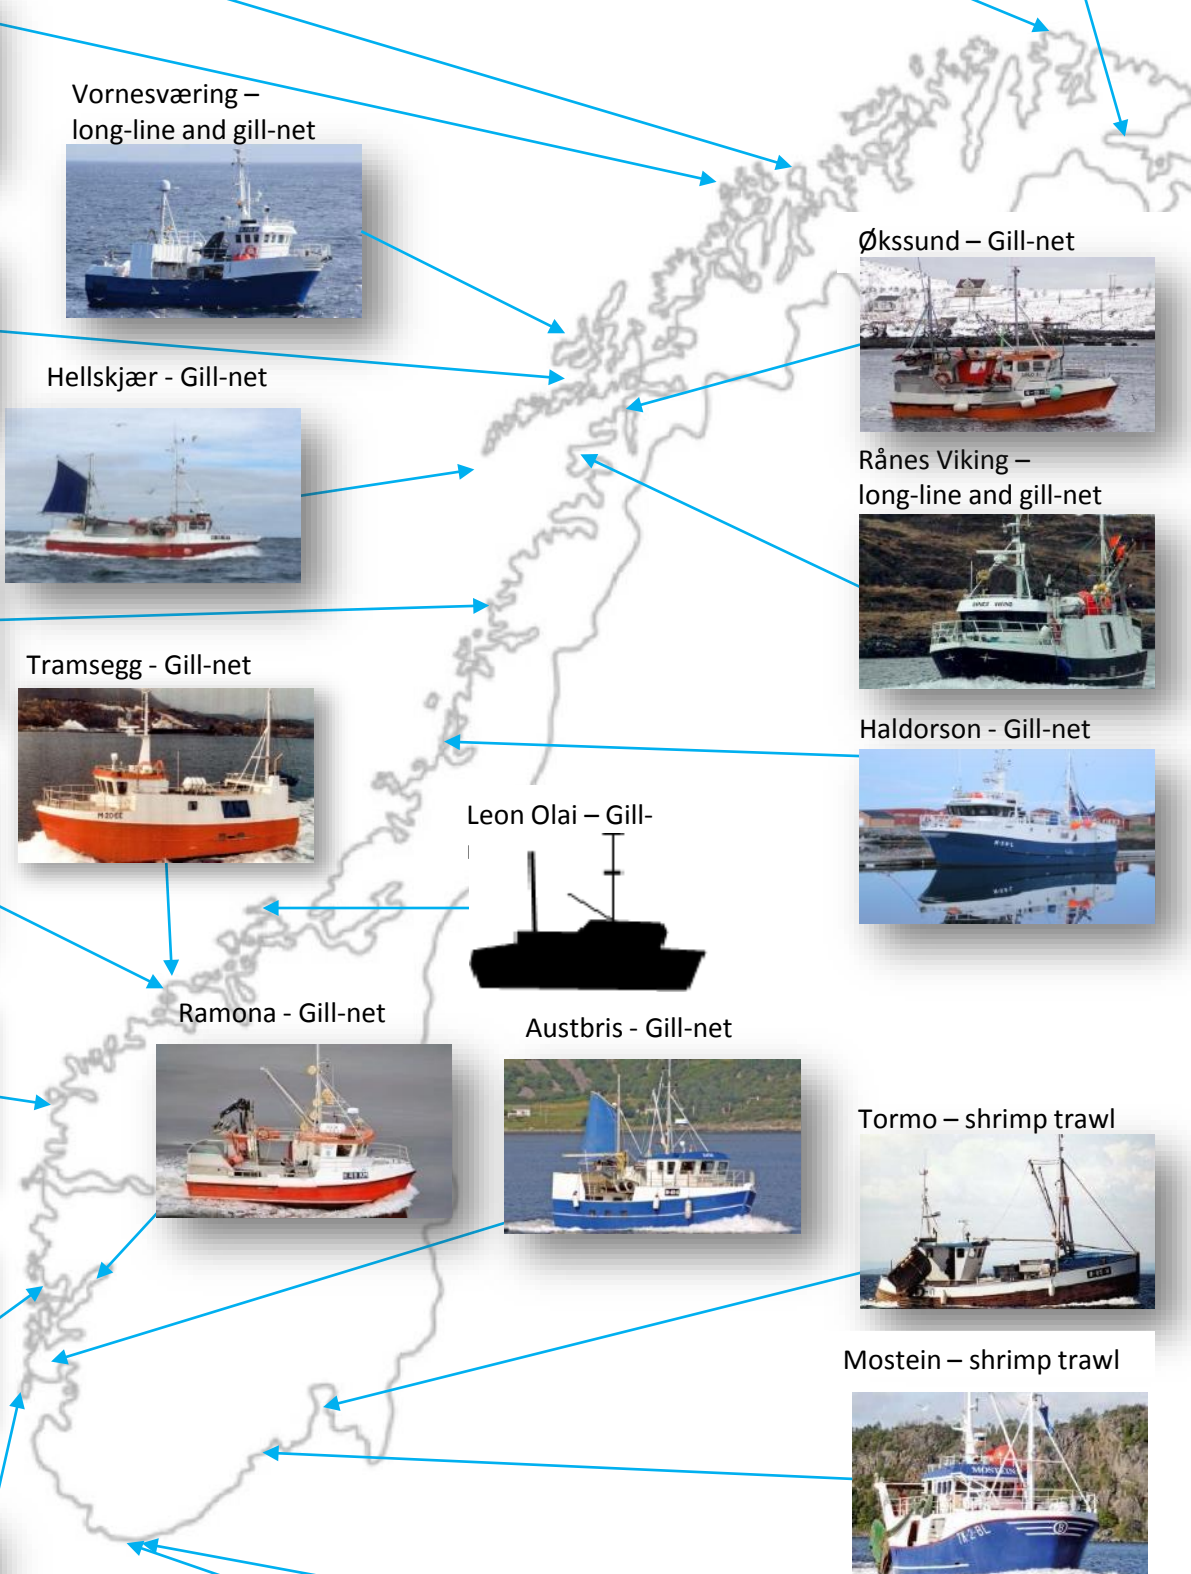

**Skagøysund**  
Danish seine and purse seine

**Hermes**  
Demersal trawl and shrimp trawl

**Ramoen**  
Demersal trawl

**Atlantic**  
Long-line

**Havbryn**  
Demersal trawl and shrimp trawl

**O. Husby**  
Long-line

**Håflu**  
Industry trawl and pelagic trawl

**Nesejenta**  
Gill-net

Austbris - Gill-net

Tormo – shrimp trawl

Britt Evelyn - Gill-net

Mostein – shrimp trawl

Molineriggutt – Danish seine

Skogsøyjenta - Gill-net

Brattholm – Gill-net and shrimp trawl