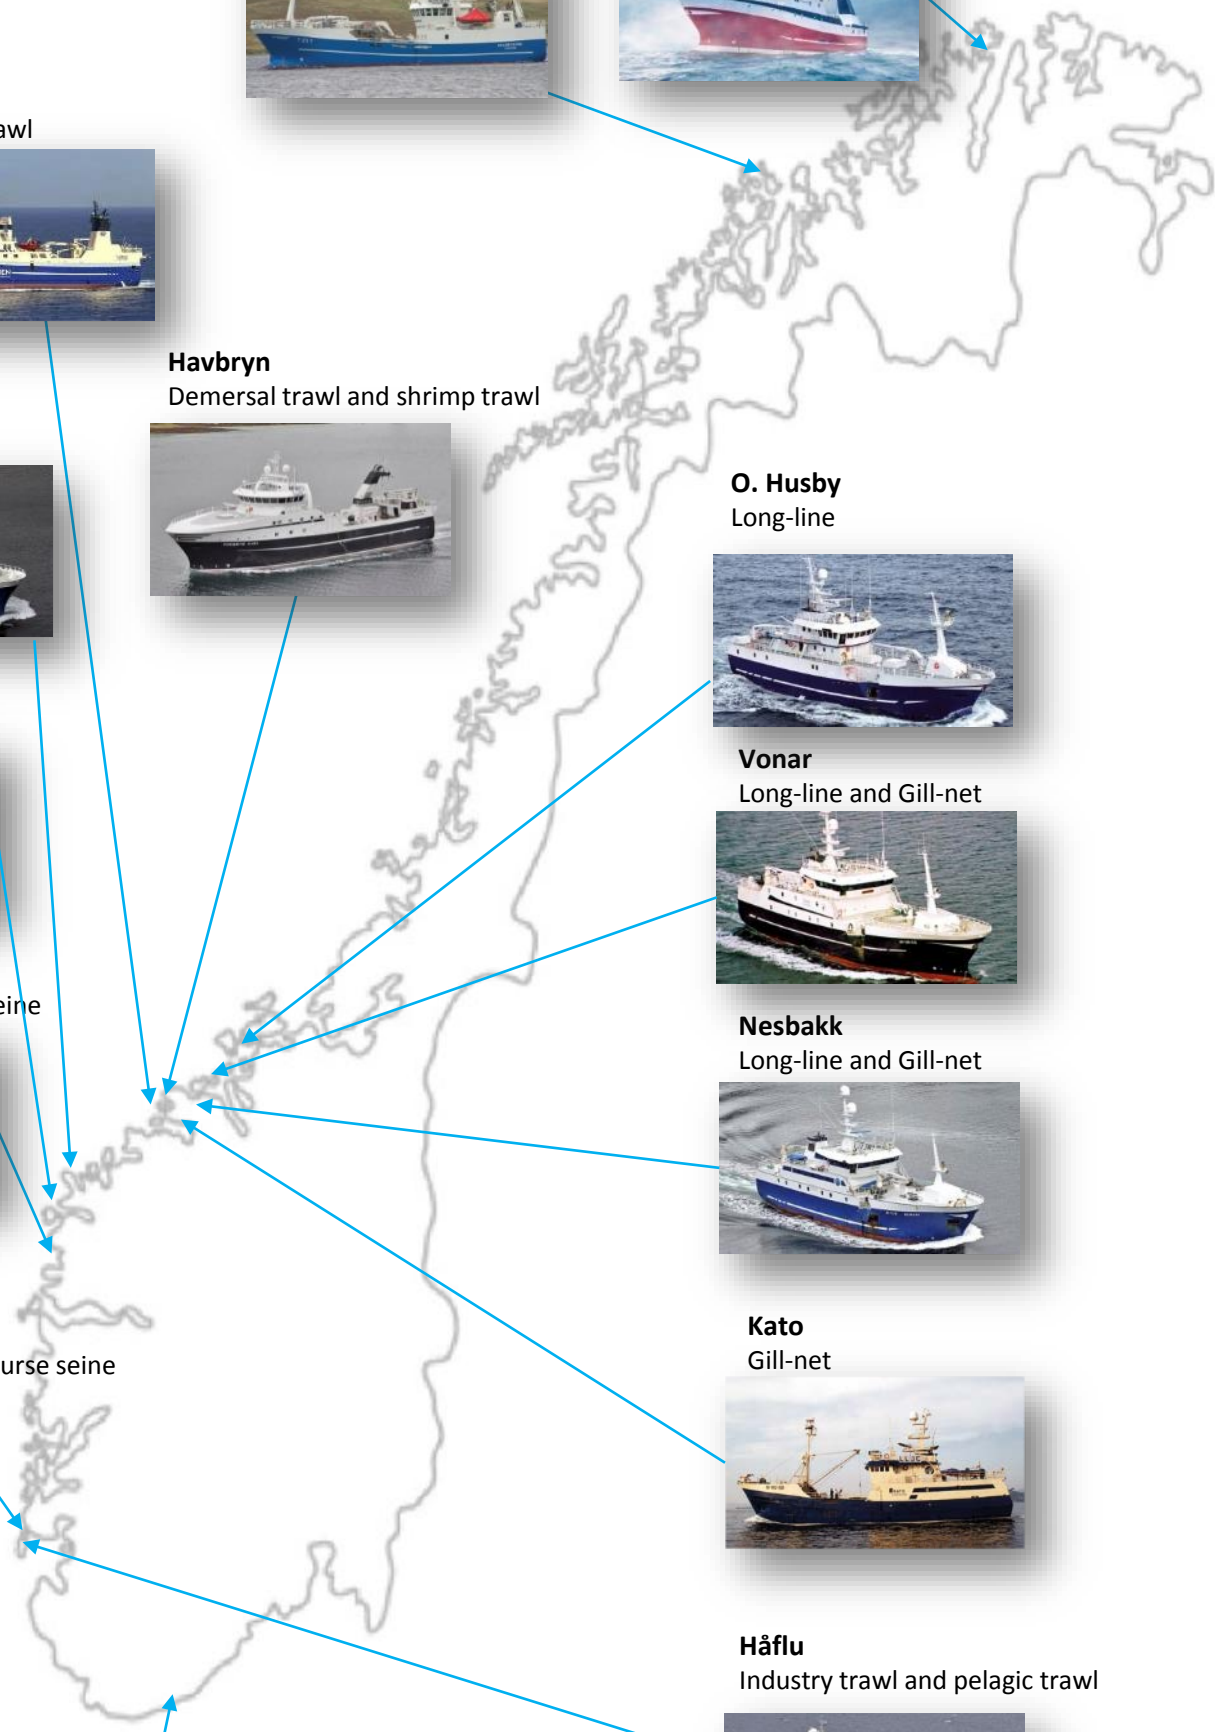

**Skagøysund**  
Danish seine and purse seine

**Hermes**  
Demersal trawl and shrimp trawl

**Ramoen**  
Demersal trawl

**Atlantic**  
Long-line

**Havbryn**  
Demersal trawl and shrimp trawl

**O. Husby**  
Long-line

**Skjongholm**  
Gill-net

**Vonar**  
Long-line and Gill-net

**Hovden Viking**  
Danish seine and purse seine

**Nesbakk**  
Long-line and Gill-net

**Vikingbank**  
Industry/pelagic trawl and purse seine

**Kato**  
Gill-net

**Håflu**  
Industry trawl and pelagic trawl

**Nesejenta**  
Gill-net

Austbris - Gill-net

Tormo – shrimp trawl

Britt Evelyn - Gill-net

Mostein – shrimp trawl

Molineriggutt – Danish seine

Skogsøyjenta - Gill-net

Brattholm – Gill-net and shrimp trawl